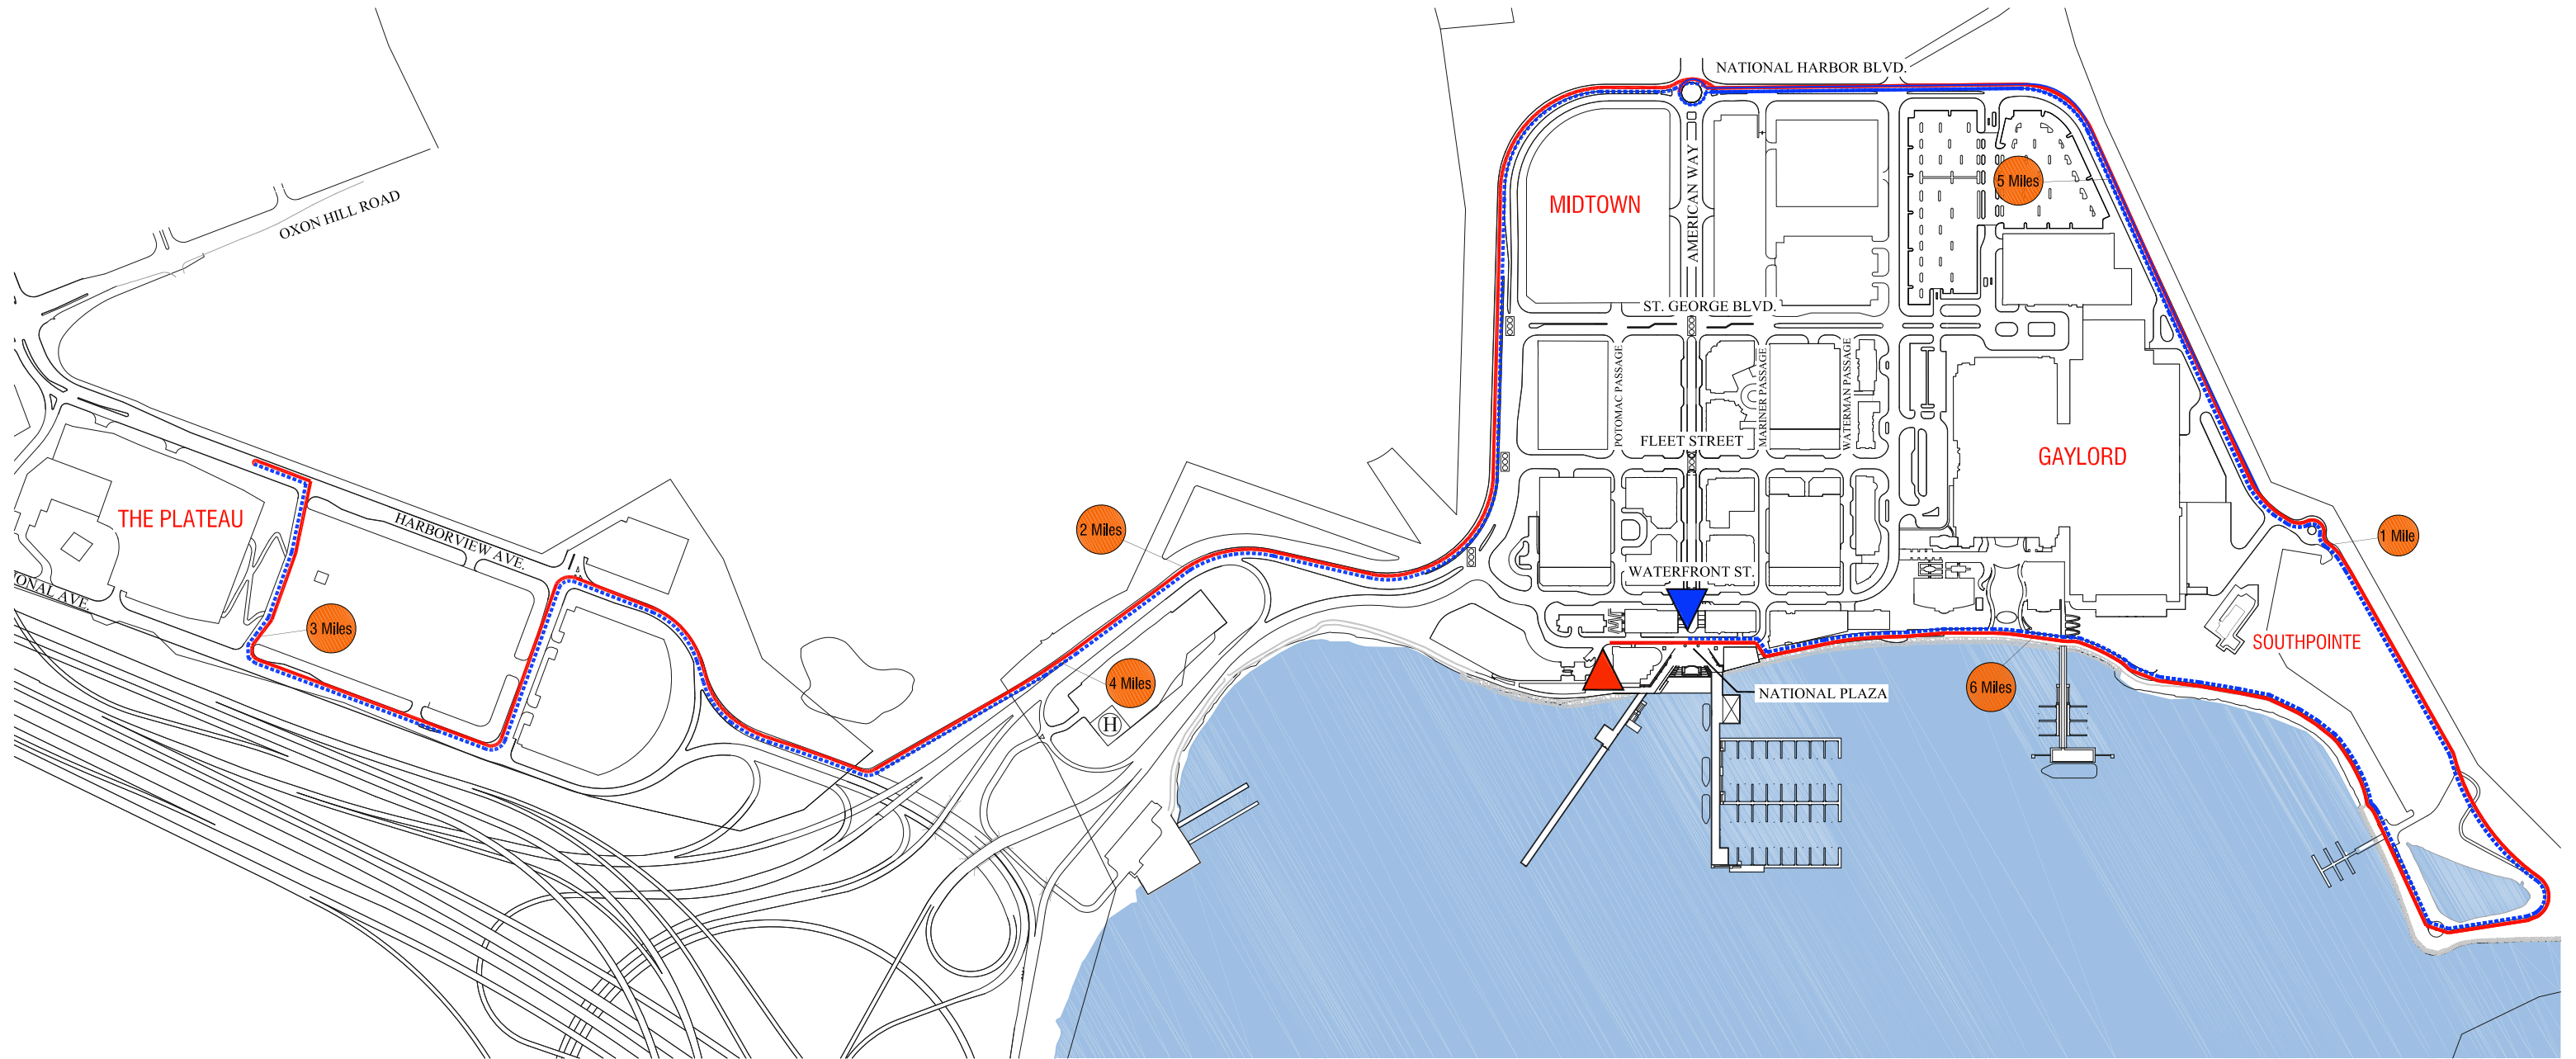

★ NATIONAL HARBOR ★

LEGEND

- | | | | |
|---|---------------|-------|-----------------|
| ① | MILE MARKER | — | OUTBOUND COURSE |
| ▲ | STARTING LINE | - - - | RETURN COURSE |
| ▲ | FINISH LINE | | |

National Harbor - 10 K Course